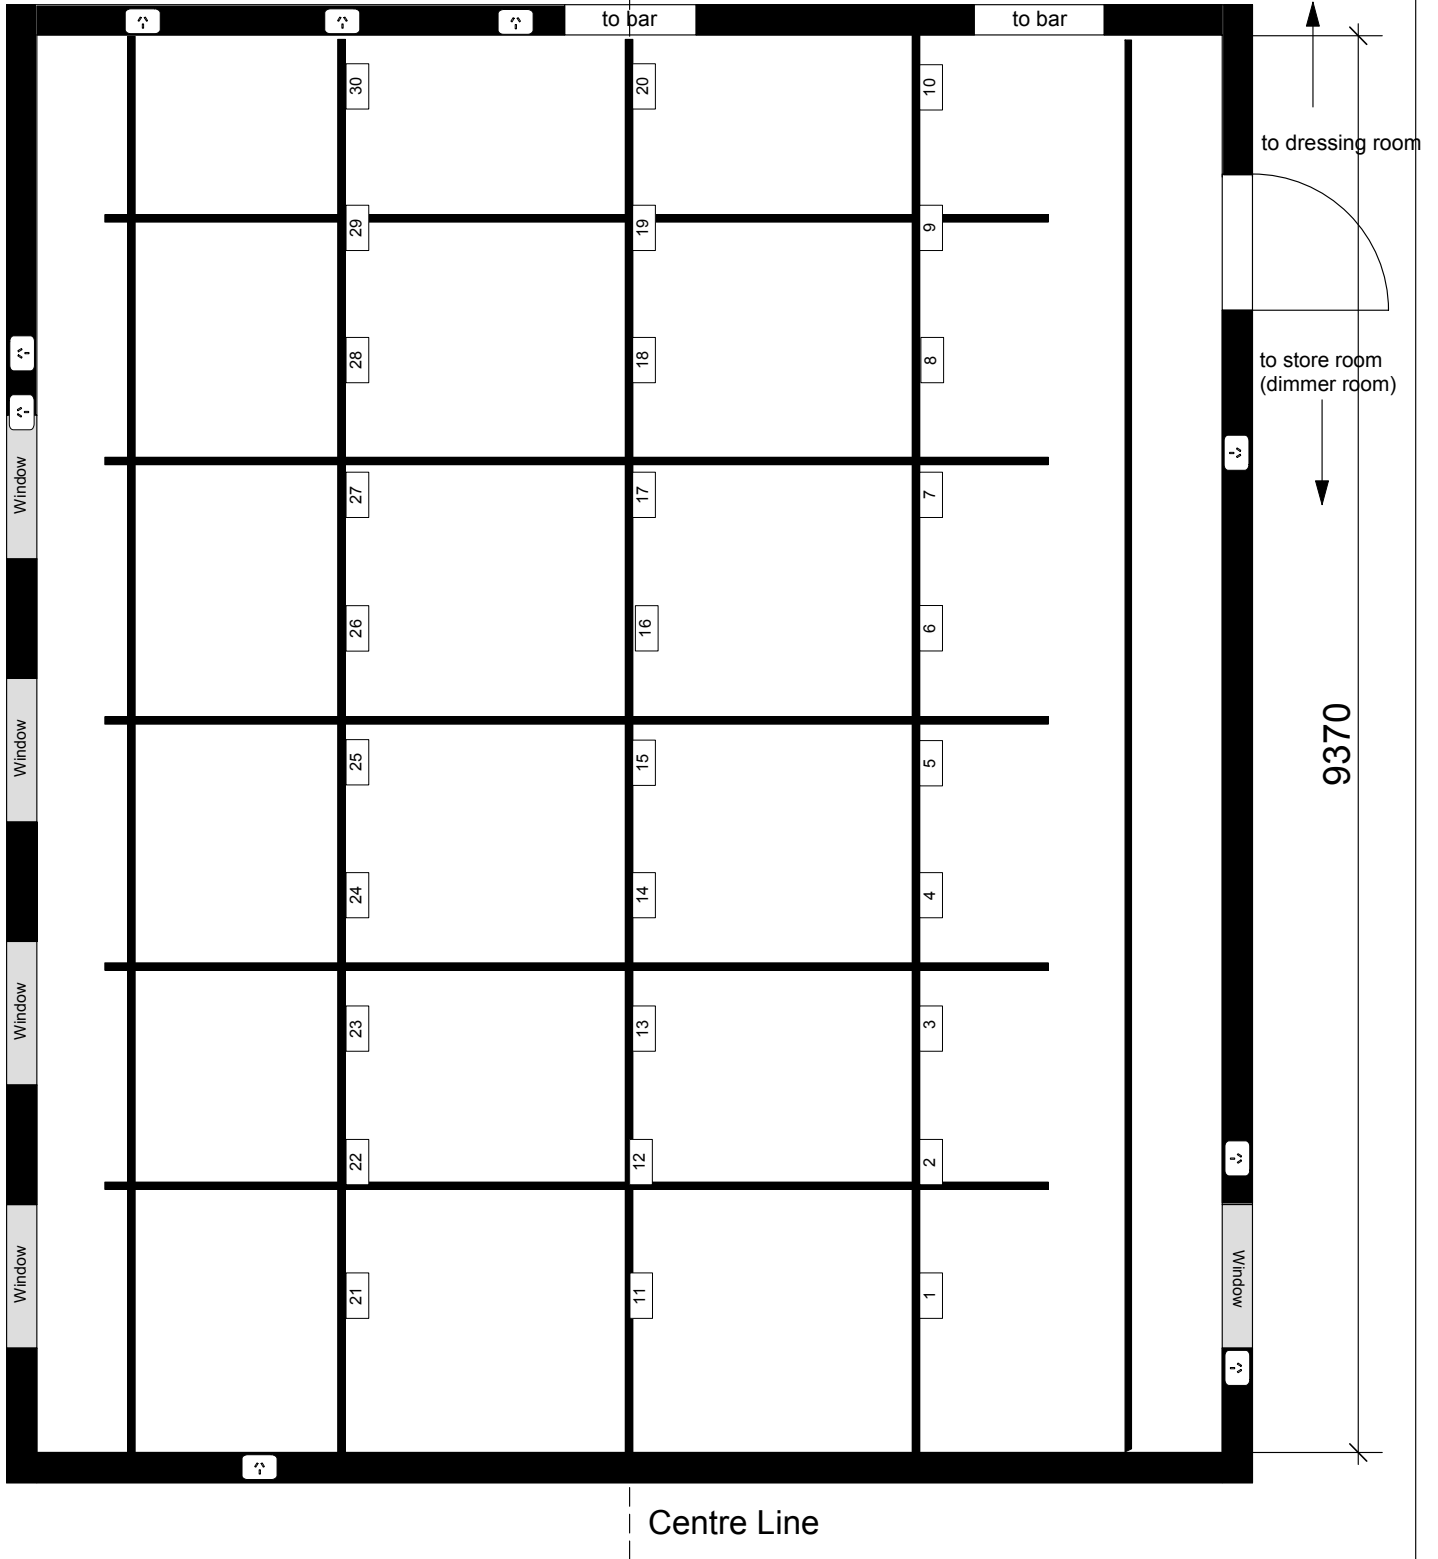

7840

9370

Centre Line

Lighting Grid Height approx. 3.6m

Lighting Circuits → [12]
+ 1 x 20m loom of 6 circuits

General Power Outlet → [↑]

Lighting Bars

BLUE ROOM THEATRE

Scale:

1:50

Date:

07/09/06

Drawn:

r miller